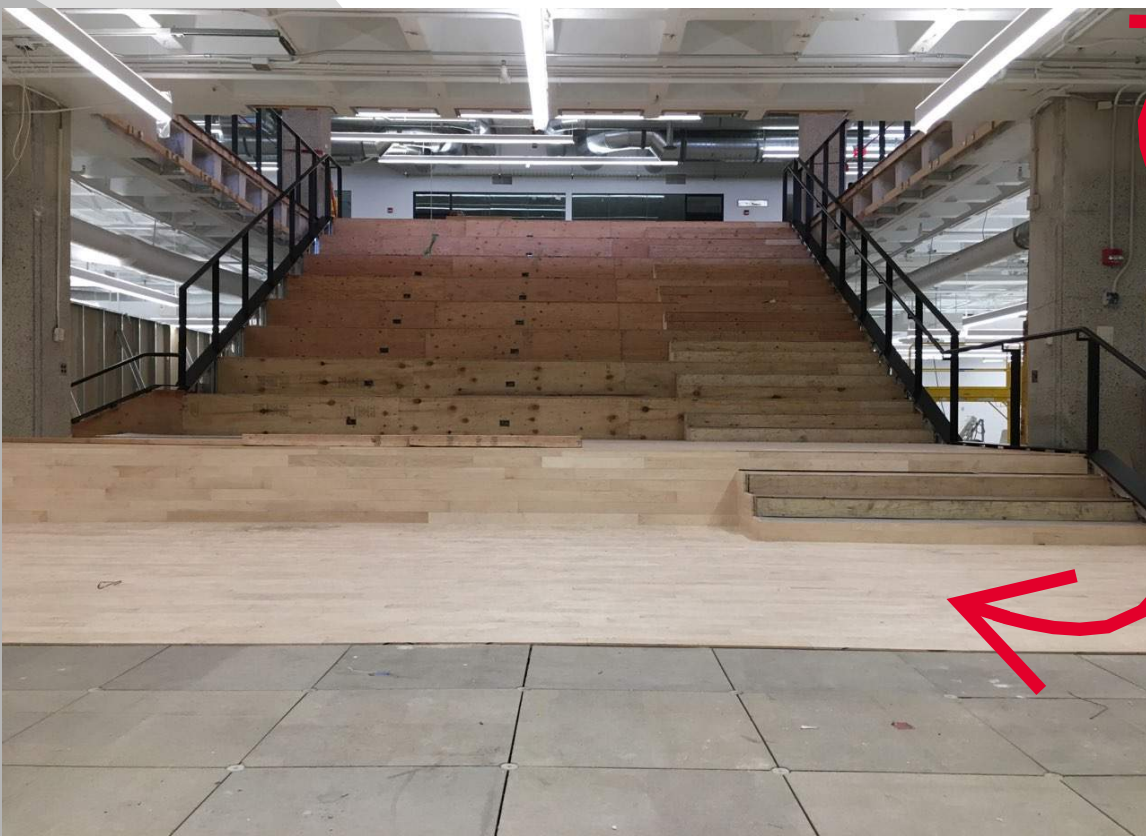

# CONSTRUCTION UPDATE

STUDENT SUCCESS DISTRICT PROJECT

WEEK OF FEBRUARY 3RD, 2020

A PANORAMIC VIEW OF POD 'A' LEVEL 2 PROGRESS, FLOORING IS JUST ABOUT TO START!

MAIN LIBRARY POD 'A' IS PROGRESSING!

MAIN LIBRARY POD 'A' RESTROOMS ARE NEARLY COMPLETE!