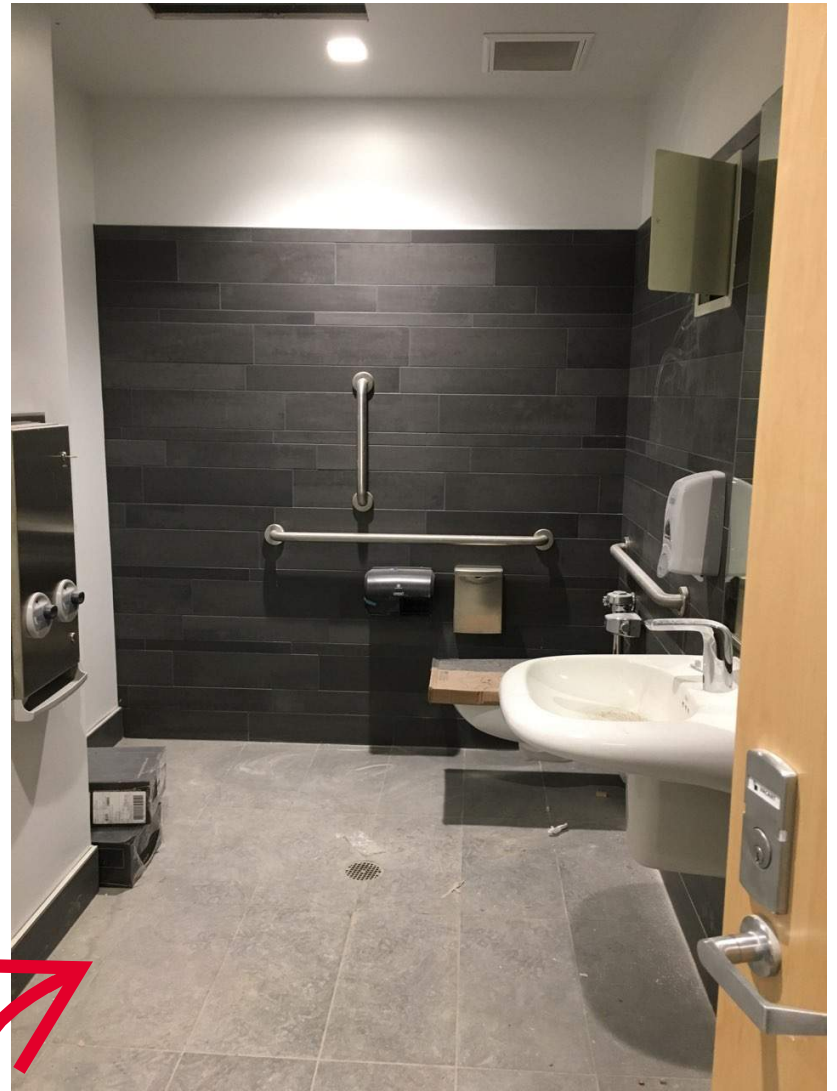

# CONSTRUCTION UPDATE

STUDENT SUCCESS DISTRICT PROJECT

WEEK OF FEBRUARY 3RD, 2020

A PANORAMIC VIEW OF POD 'A' LEVEL 2 PROGRESS, FLOORING IS JUST ABOUT TO START!

MAIN LIBRARY POD 'A' IS PROGRESSING!

MAIN LIBRARY POD 'A' RESTROOMS ARE NEARLY COMPLETE!