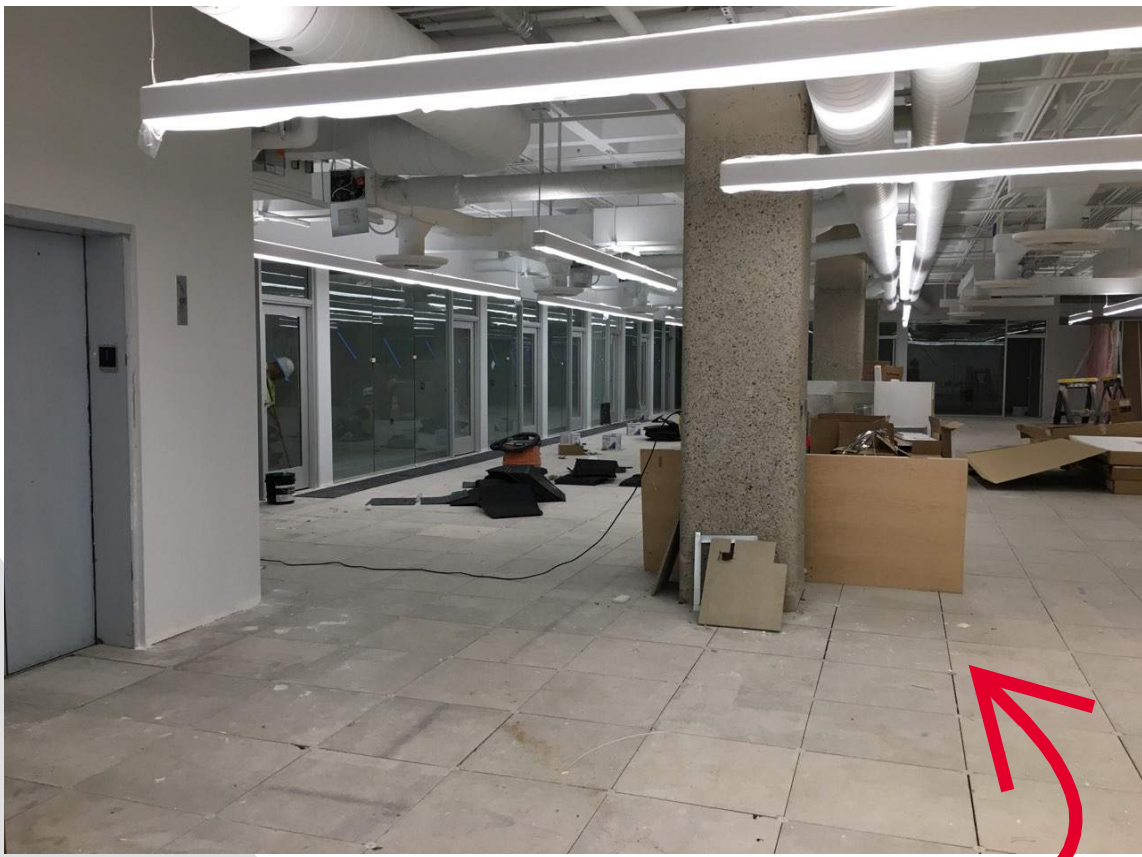

# CONSTRUCTION UPDATE

STUDENT SUCCESS DISTRICT PROJECT

WEEK OF FEBRUARY 3RD, 2020

A PANORAMIC VIEW OF POD 'A' LEVEL 2 PROGRESS, FLOORING IS JUST ABOUT TO START!

MAIN LIBRARY POD 'A' IS PROGRESSING!

MAIN LIBRARY POD 'A' RESTROOMS ARE NEARLY COMPLETE!