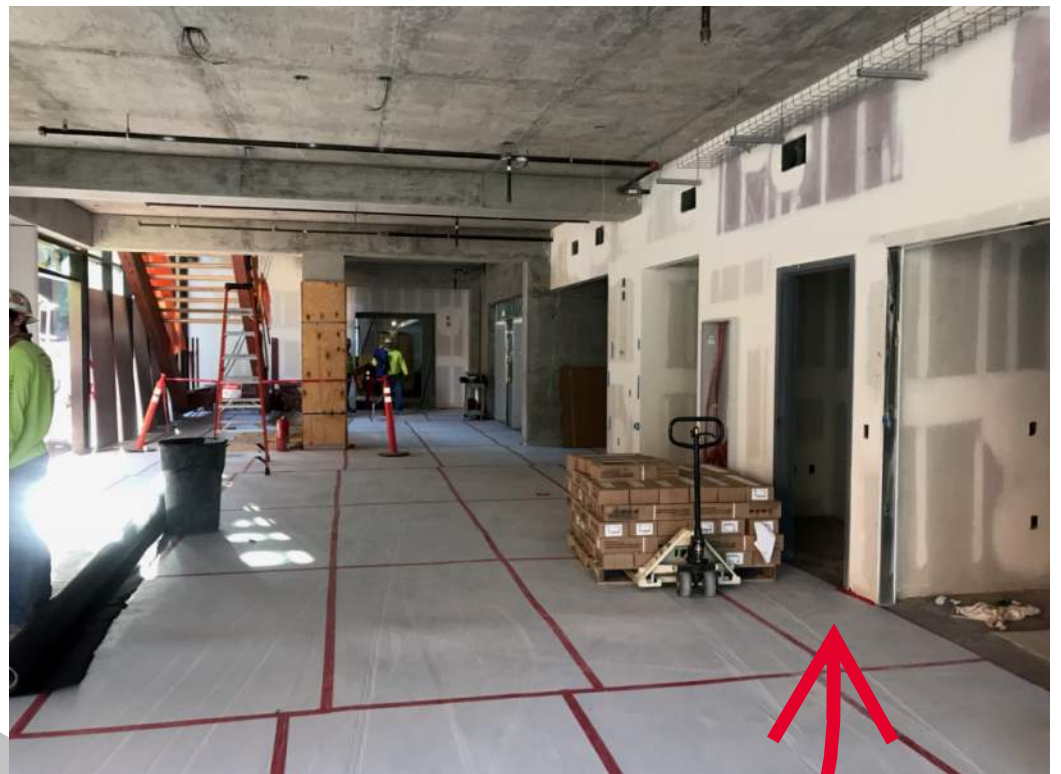

STUDENT SUCCESS DISTRICT PROJECT

WEEK OF JUNE 8TH, 2020

SCAFFOLDING WAS REMOVED AT THE BARTLETT ACADEMIC SUCCESS CENTER BREEZEWAY!

BARTLETT ACADEMIC SUCCESS CENTER CONCRETE FLOORS ARE ALL GROUND AND PROTECTED UNTIL CONSTRUCTION IS COMPLETE, AT WHICH POINT THEY WILL BE BUFFED!