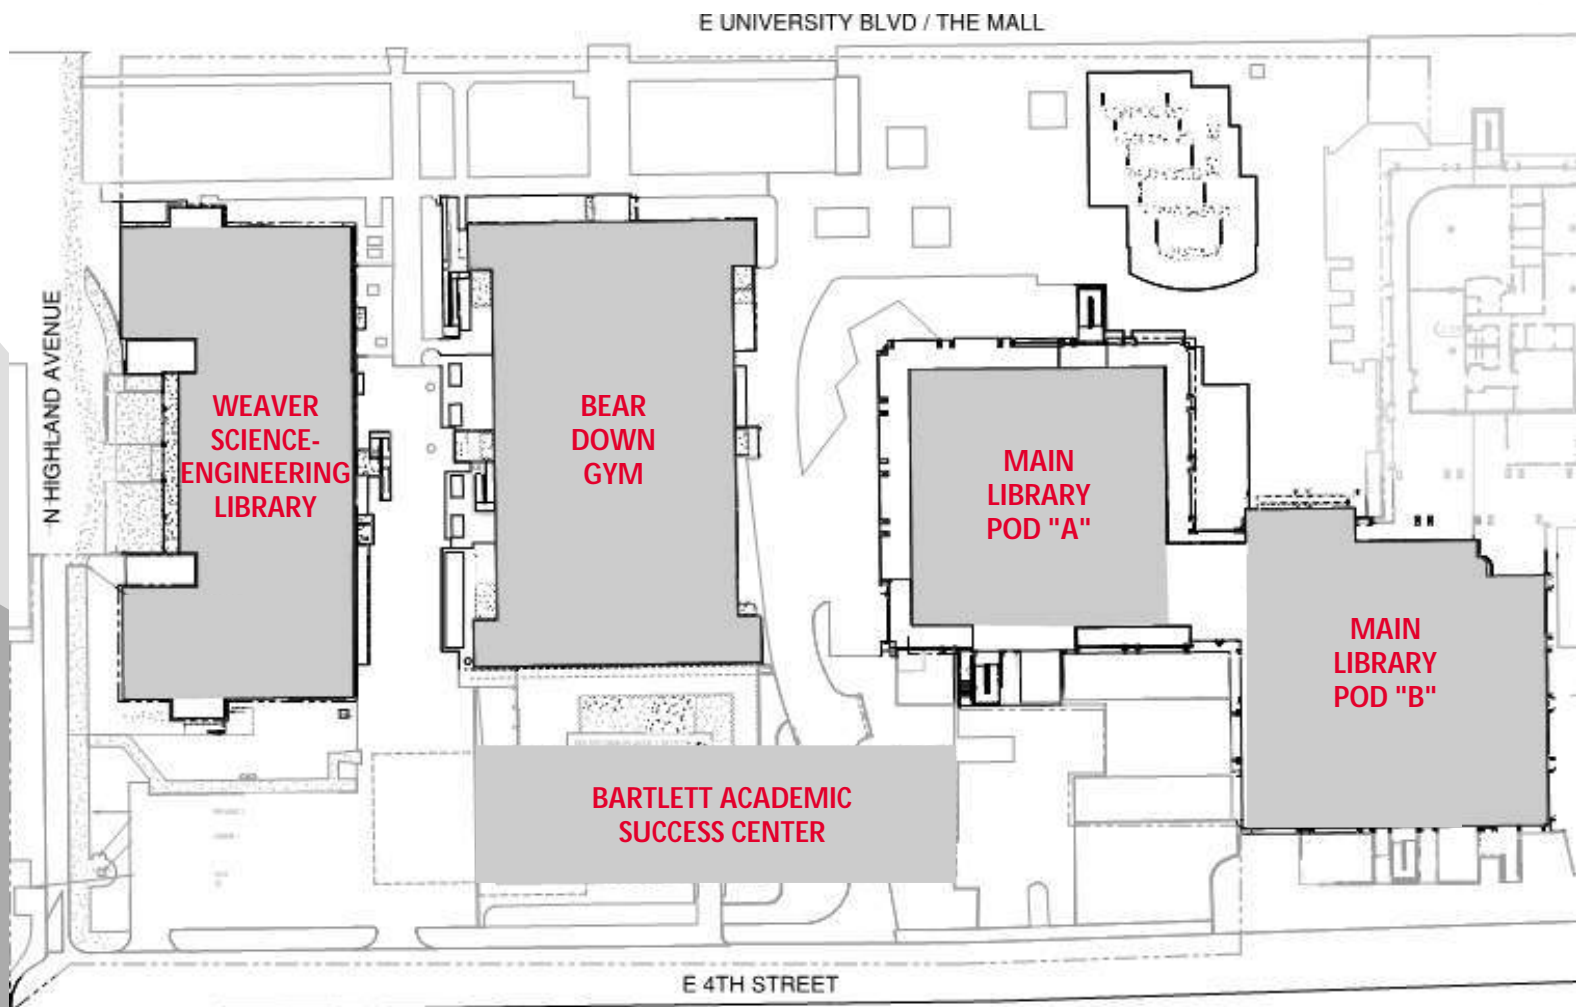

CONSTRUCTION UPDATE

STUDENT SUCCESS DISTRICT PROJECT

WEEK OF JUNE 8TH, 2020

A VIEW OF THE PROGRESS ON THE NEW BARTLETT ACADEMIC SUCCESS CENTER!

BUILDING REFERENCE MAP

CONSTRUCTION COMING SOON: CONTINUED SITE HARDSCAPE INSTALLATION, BEAR DOWN GYM RENOVATION START, AND COMPLETION OF BARTLETT ACADEMIC SUCCESS CENTER INTERIOR FINISHES!

SUNDT

CONSTRUCTION UPDATE

STUDENT SUCCESS DISTRICT PROJECT

WEEK OF JUNE 8TH, 2020

BARTLETT ACADEMIC
SUCCESS CENTER
EXTERIOR IS
PROGRESSING NICELY,
AND READY FOR
FIBER REINFORCED
CEMENT PANELS!

SUNDT

CONSTRUCTION UPDATE

STUDENT SUCCESS DISTRICT PROJECT

WEEK OF JUNE 8TH, 2020

SCAFFOLDING WAS REMOVED AT THE BARTLETT ACADEMIC SUCCESS CENTER BREEZEWAY!

BARTLETT ACADEMIC SUCCESS CENTER CONCRETE FLOORS ARE ALL GROUND AND PROTECTED UNTIL CONSTRUCTION IS COMPLETE, AT WHICH POINT THEY WILL BE BUFFED!

WEEK OF JUNE 8TH, 2020

WEAVER-SCIENCE ENGINEERING LIBRARY WOMEN'S RESTROOMS LEVELS 1-3 ARE NEARLY COMPLETE!

MORE VIEWS OF THE
NEW SPACES AT WEAVER
SCIENCE-ENGINEERING LIBRARY

SUNDT